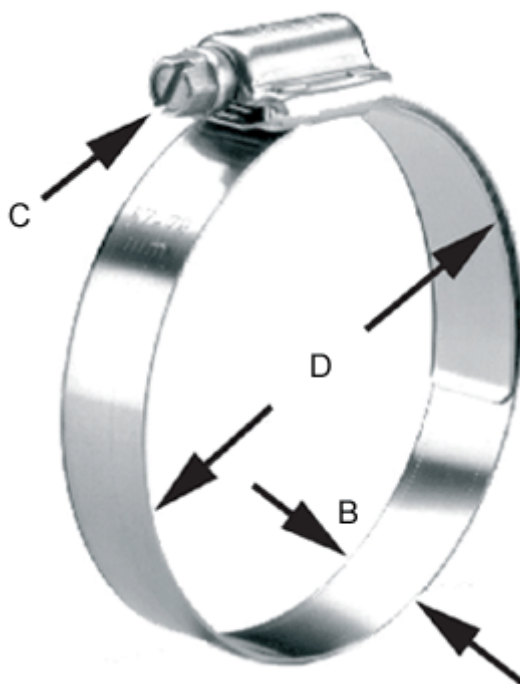

Article number: 021566804106

Description: Norma worm drive hose clamp  
HD 95-118/16 C8 W4

## Measures

---

C (screw type) = C8 hexagon slotted screw sw 8

Diameter D = 95-118

Width B = 16